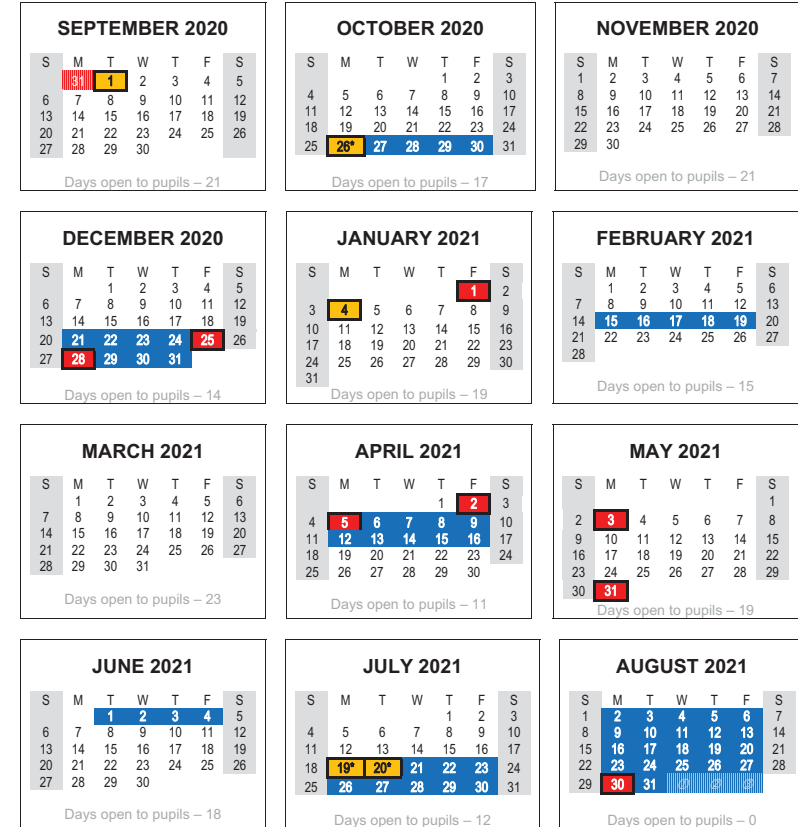

**SCHOOL TERM DATES 2020/21**

Shaded areas are school holidays  
Bank holidays  
INSET Days (see note below)

Total days open to pupils – 190

INSET DAYS –  
Tuesday 1<sup>st</sup> September 2020  
Friday 23<sup>rd</sup> October 2020  
Monday 4<sup>th</sup> January 2021  
Monday 19<sup>th</sup> July 2021  
Tuesday 20<sup>th</sup> July 2021

The 2021/22 academic year will begin on Monday 6<sup>th</sup> September 2021 (2021/22 INSET days to be determined)

**SCHOOL TERM DATES 2020/21**

Shaded areas are school holidays  
Bank holidays  
INSET Days (see note below)

Total days open to pupils – 190

INSET DAYS –  
Tuesday 1<sup>st</sup> September 2020  
\*Monday 26<sup>th</sup> October 2020  
Monday 4<sup>th</sup> January 2021  
\*Monday 19<sup>th</sup> July 2021  
\*Tuesday 20<sup>th</sup> July 2021

\* denotes designated INSET days that may be commuted to a series of equivalent sessions

The 2021/22 academic year will begin on Monday 6<sup>th</sup> September 2021 (2021/22 INSET days to be determined)