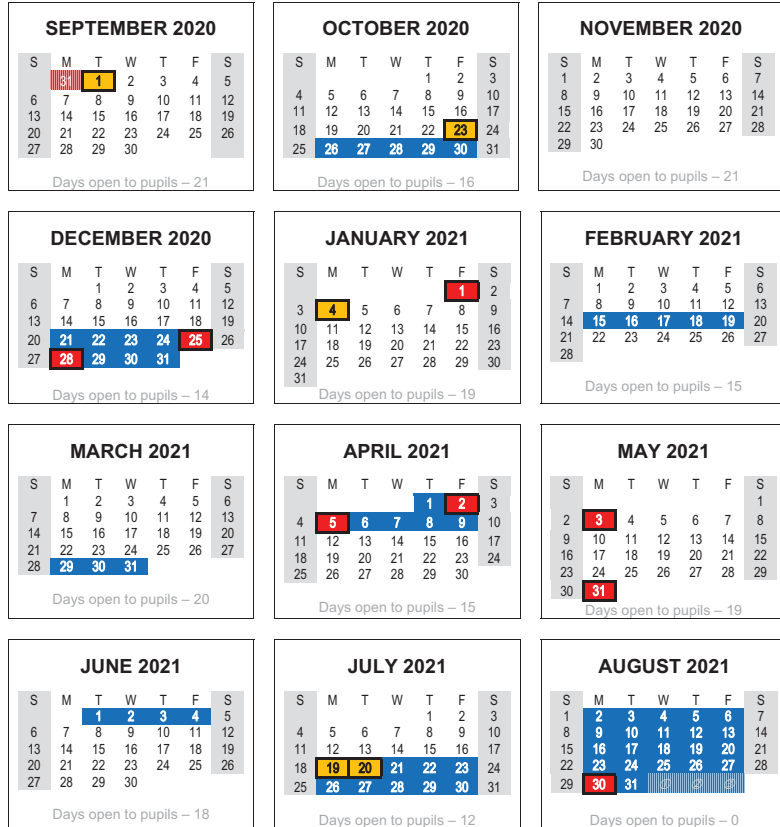

**SCHOOL TERM DATES 2020/21**

Shaded areas are school holidays  
Bank holidays  
INSET Days (see note below)

Total days open to pupils – 190

INSET DAYS –  
Tuesday 1<sup>st</sup> September 2020  
Friday 23<sup>rd</sup> October 2020  
Monday 4<sup>th</sup> January 2021  
Monday 19<sup>th</sup> July 2021  
Tuesday 20<sup>th</sup> July 2021

The 2021/22 academic year will begin on Monday 6<sup>th</sup> September 2021 (2021/22 INSET days to be determined)

**SCHOOL TERM DATES 2020/21**

Shaded areas are school holidays  
Bank holidays  
INSET Days (see note below)

Total days open to pupils – 190

INSET DAYS –  
Tuesday 1<sup>st</sup> September 2020  
\*Monday 26<sup>th</sup> October 2020  
Monday 4<sup>th</sup> January 2021  
\*Monday 19<sup>th</sup> July 2021  
\*Tuesday 20<sup>th</sup> July 2021

\* denotes designated INSET days that may be commuted to a series of equivalent sessions

The 2021/22 academic year will begin on Monday 6<sup>th</sup> September 2021 (2021/22 INSET days to be determined)